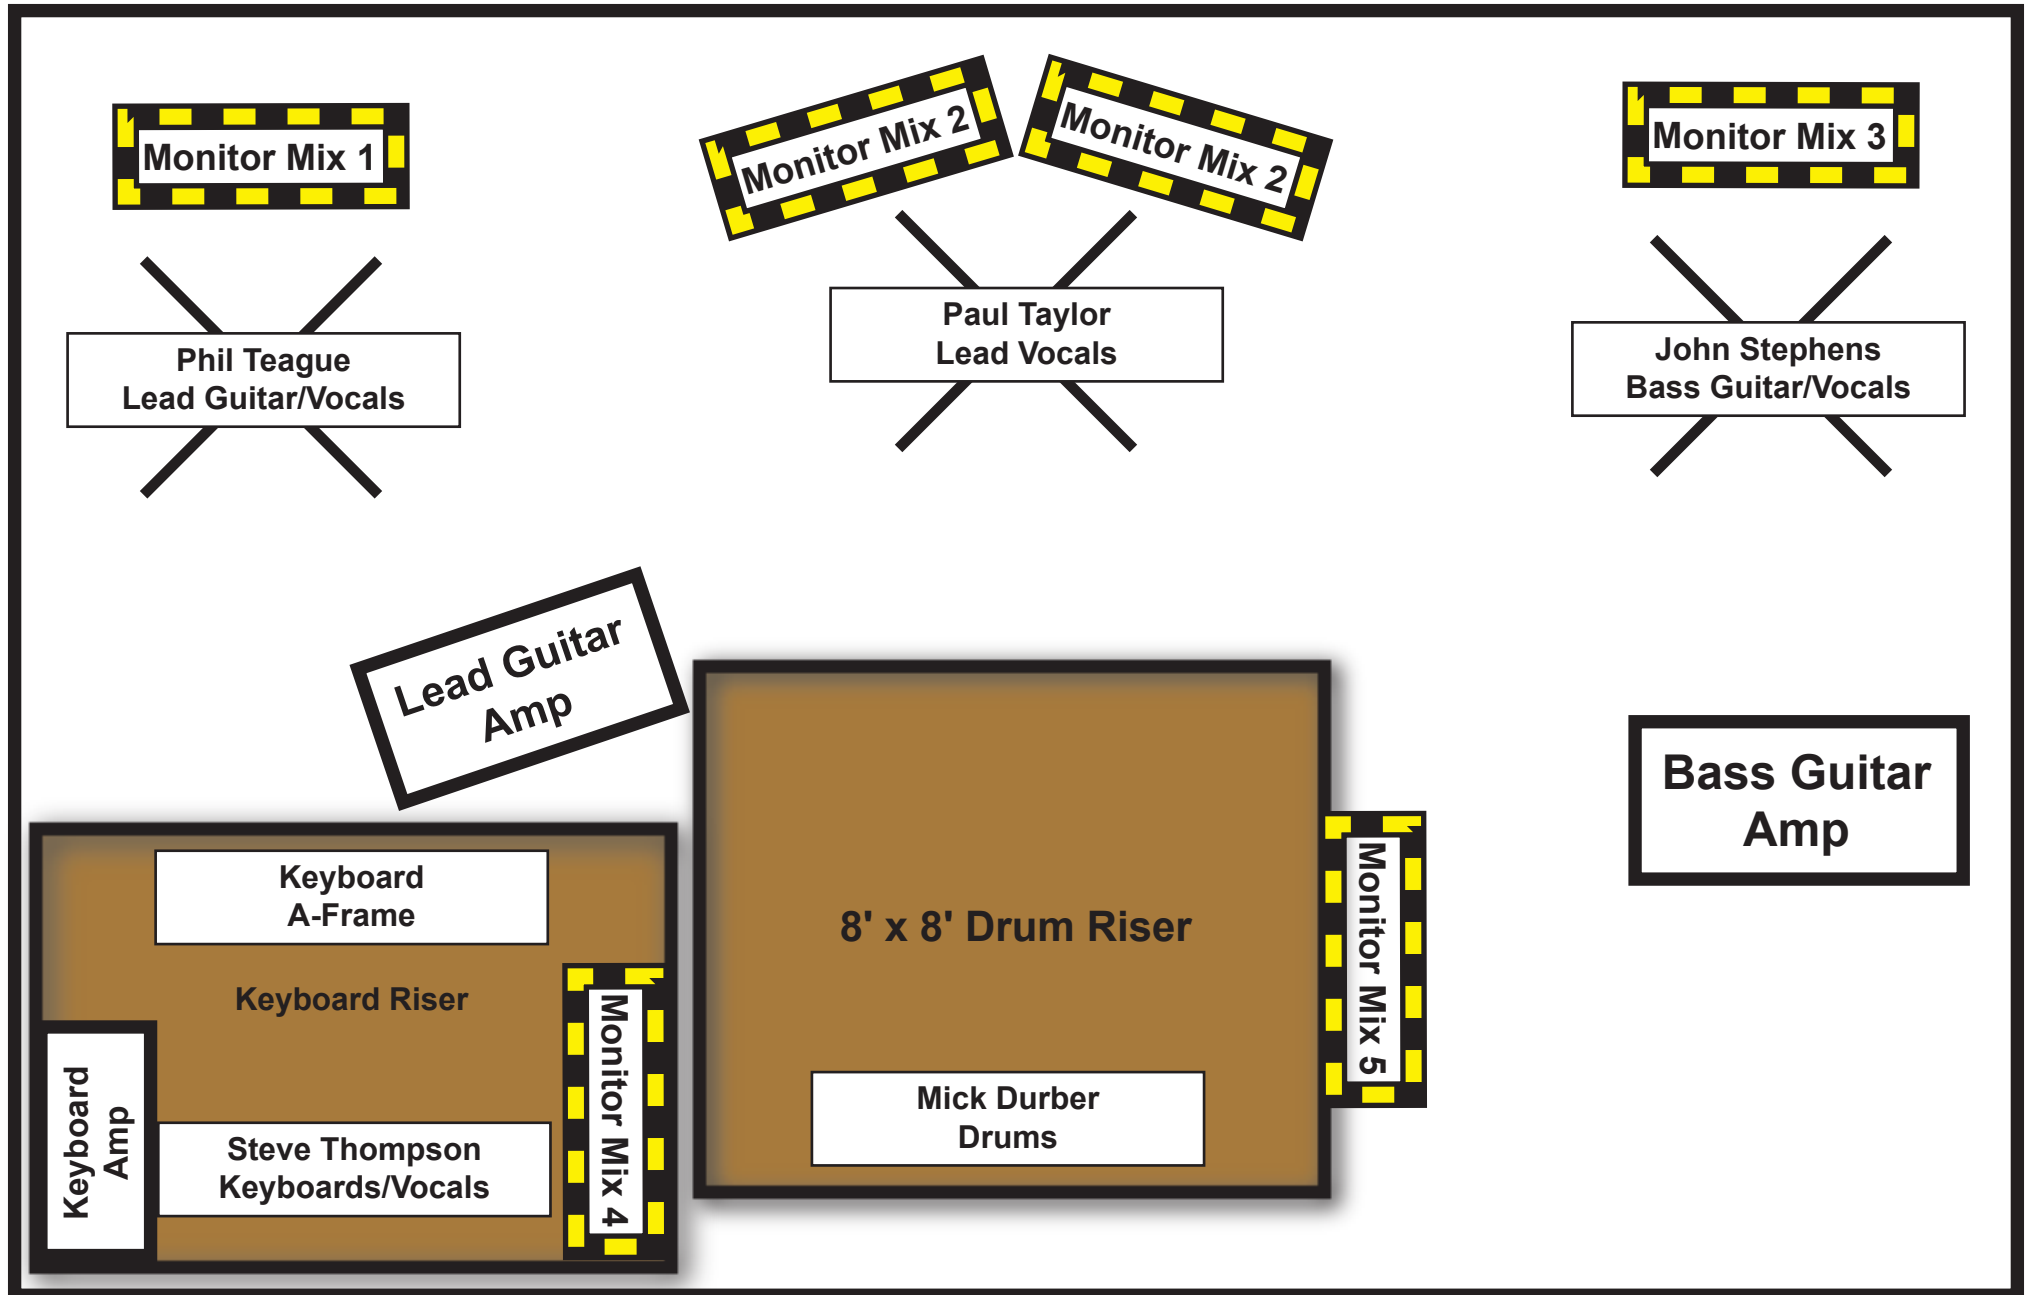

Front of Stage

Overseas Stage Requirements: 220/240V Earthed Mains Supply; Mains Adapters to convert to UK Plugs; 16 Trailing sockets (8 sockets to be made available each side of the stage), 3 x SM58 Mikes; 1 x SM58 Radio Mike; In-Ear Monitoring for Lead Vox and Keyboards where possible.